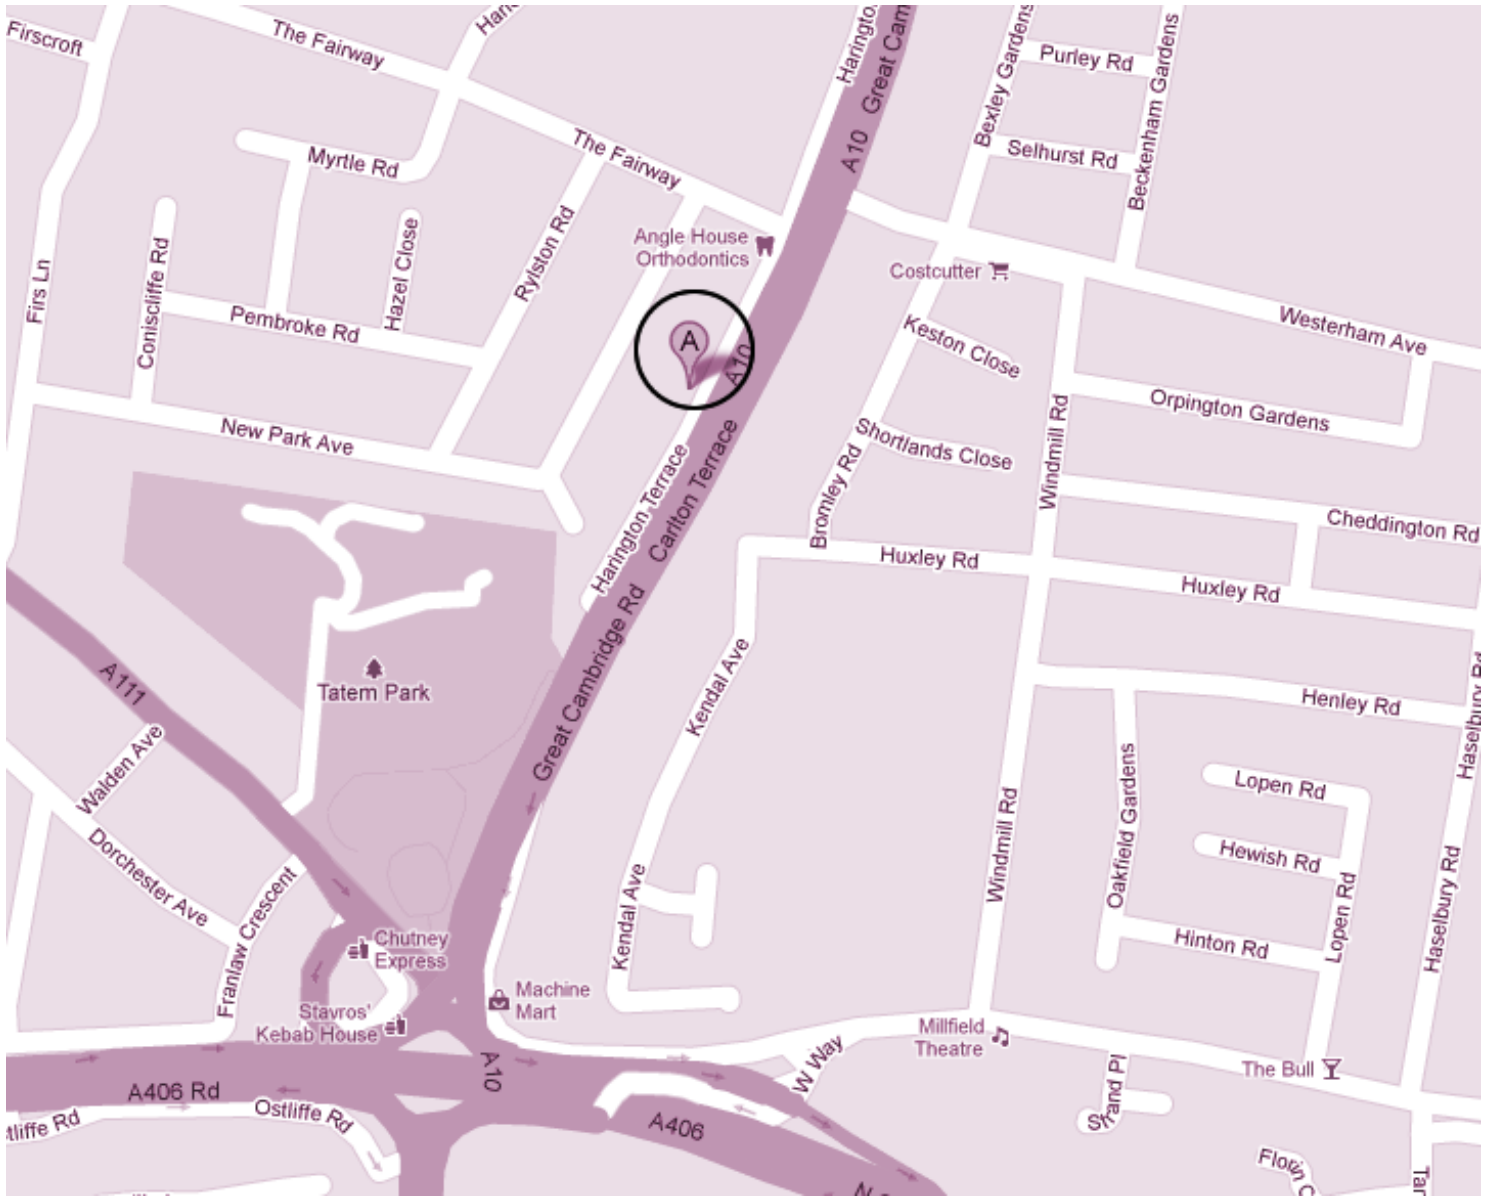

Edmonton

38 Harington Terrace, Gt. Cambridge Road, London N18 1JX

[Get Directions](#)

020 8803 0388

edmonton@anglehouseorthodontics.co.uk

© 2011-2012 Angle House Orthodontics at Edmonton