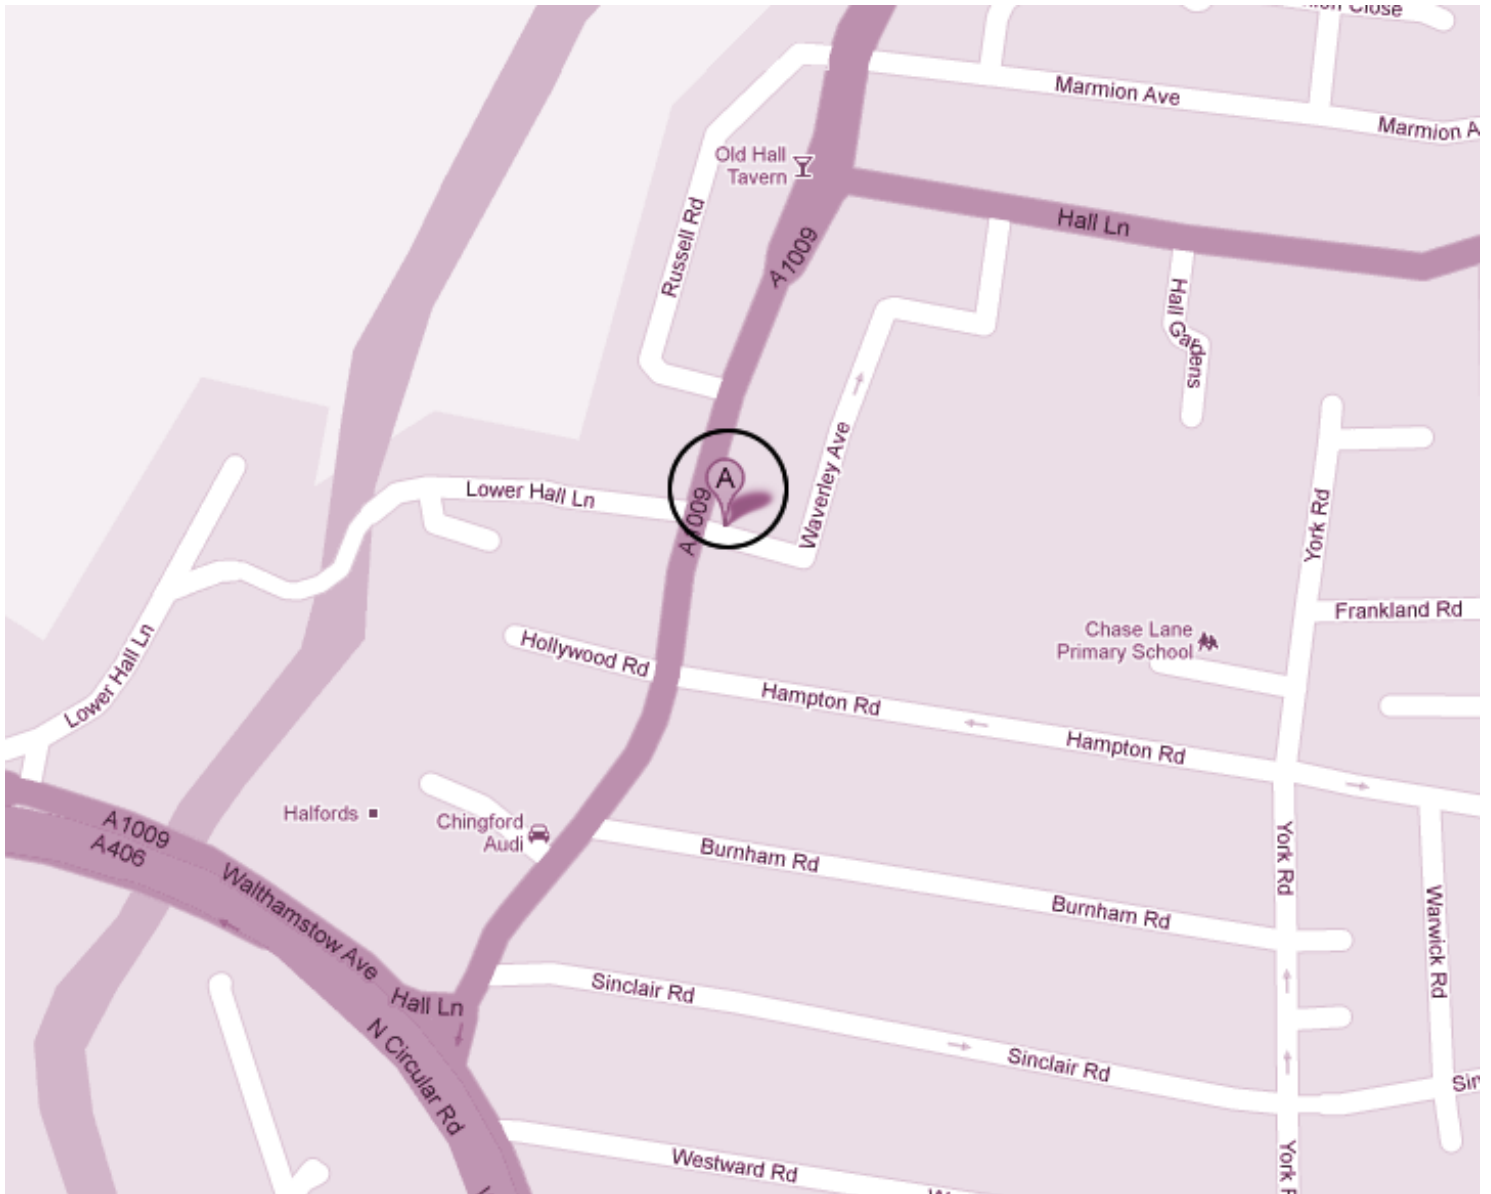

Chingford

237 Hall Lane, Chingford, London E4 8HX

[Get Directions](#)

020 8559 4272

chingford@anglehouseorthodontics.co.uk

© 2011-2012 Angle House Orthodontics at Chingford